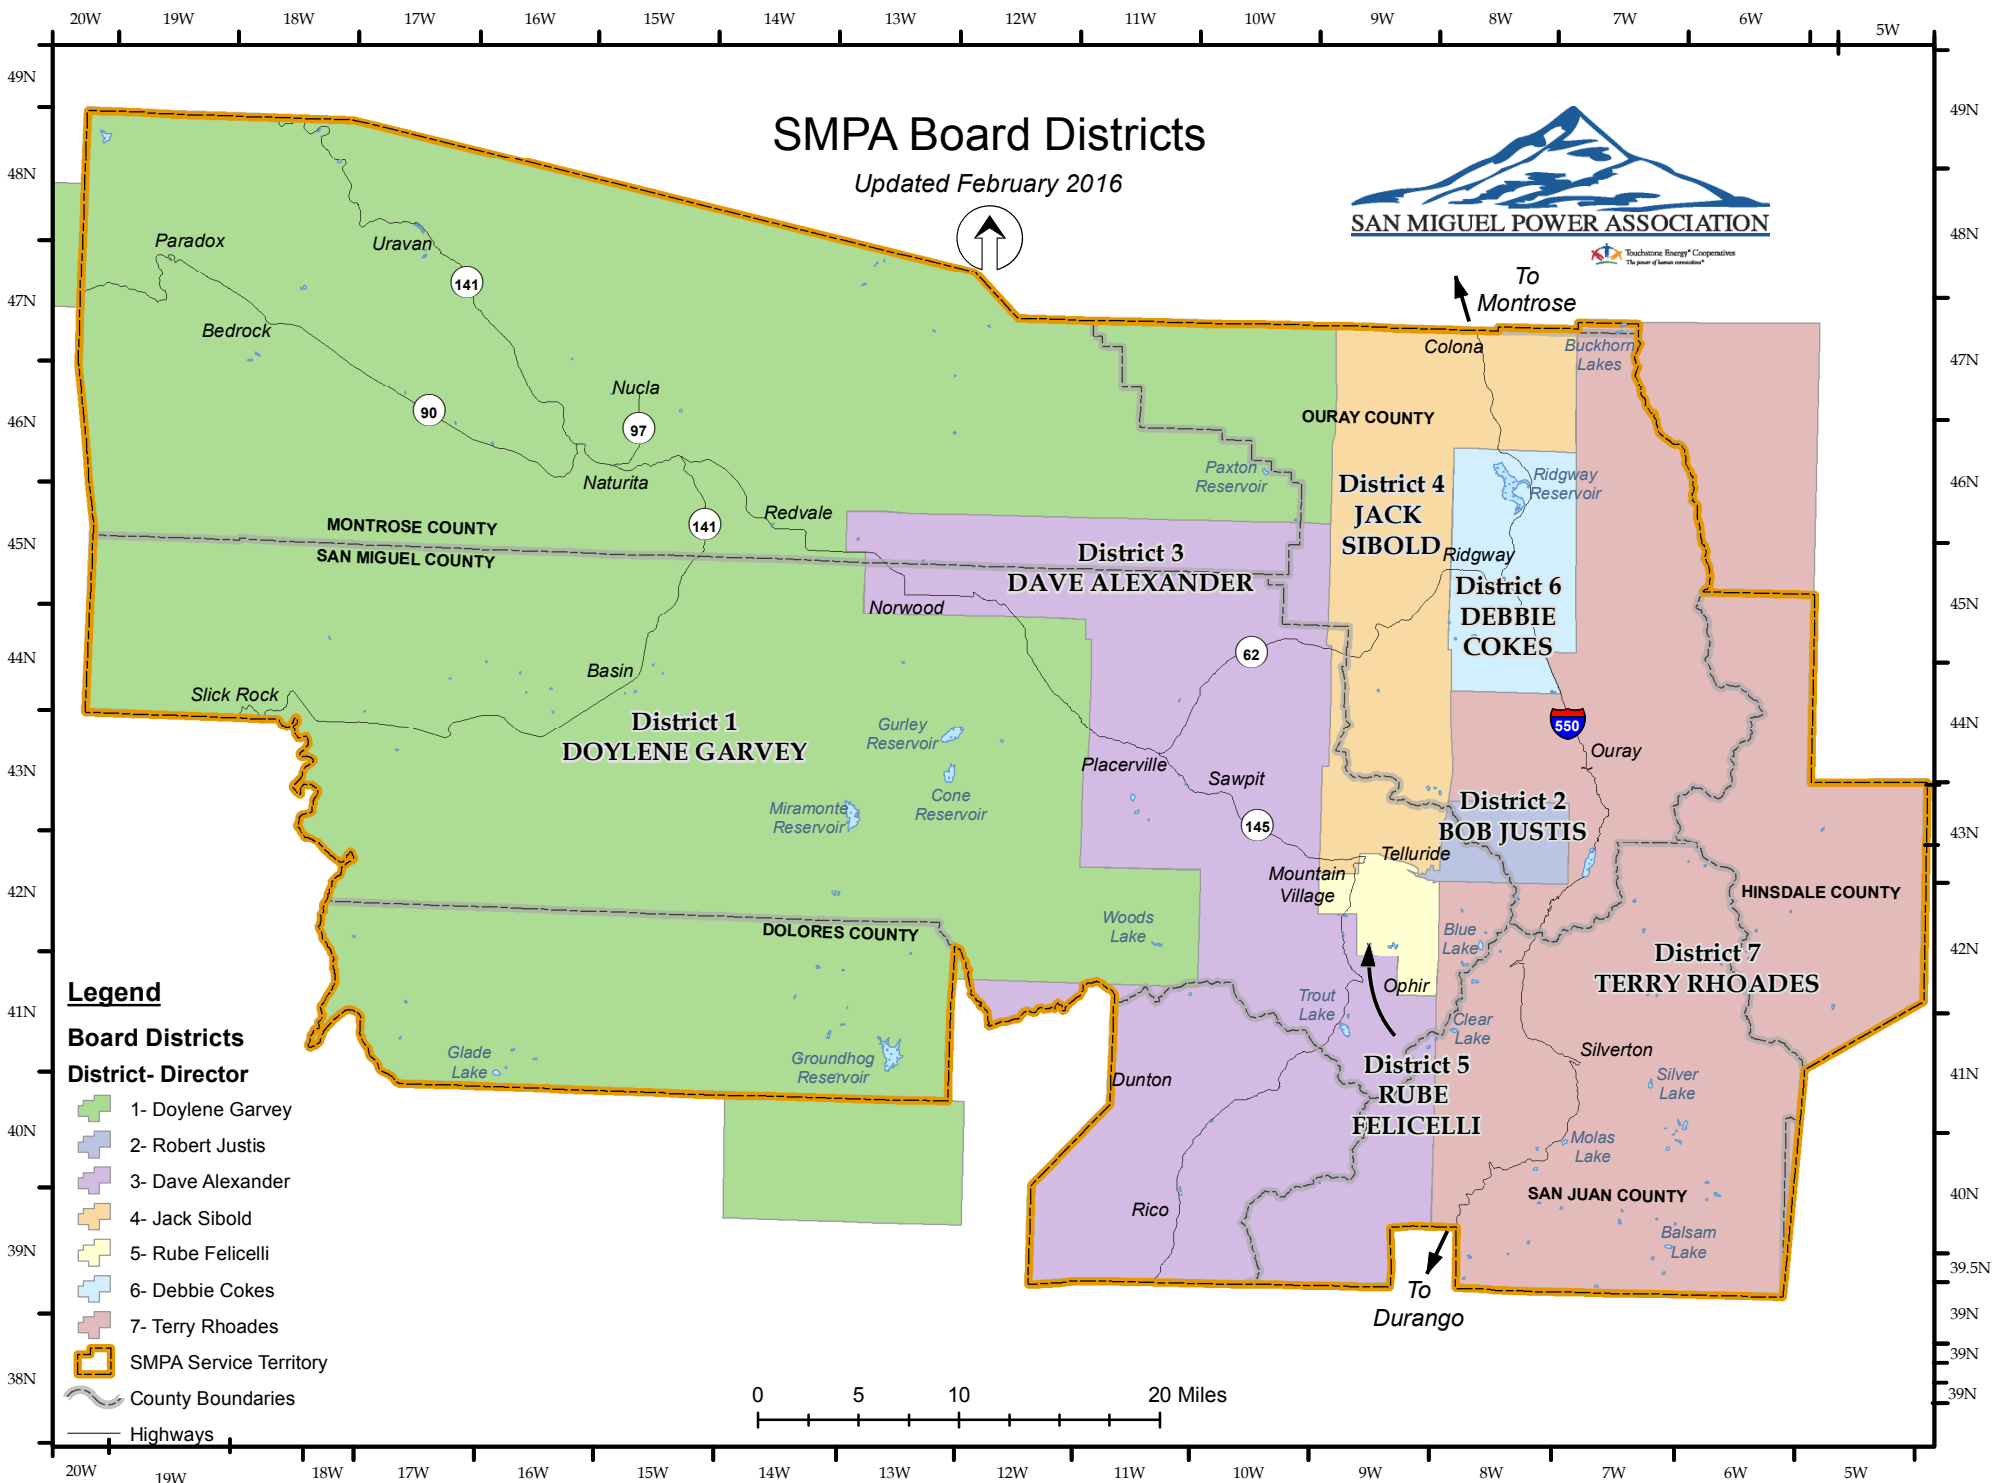

SMPA Board Districts

Updated February 2016

Legend

Board Districts

District- Director

- 1- Doyleene Garvey
- 2- Robert Justis
- 3- Dave Alexander
- 4- Jack Sibold
- 5- Rube Felicelli
- 6- Debbie Cokes
- 7- Terry Rhoades
- SMPA Service Territory
- County Boundaries
- Highways

To Montrose

To Durango